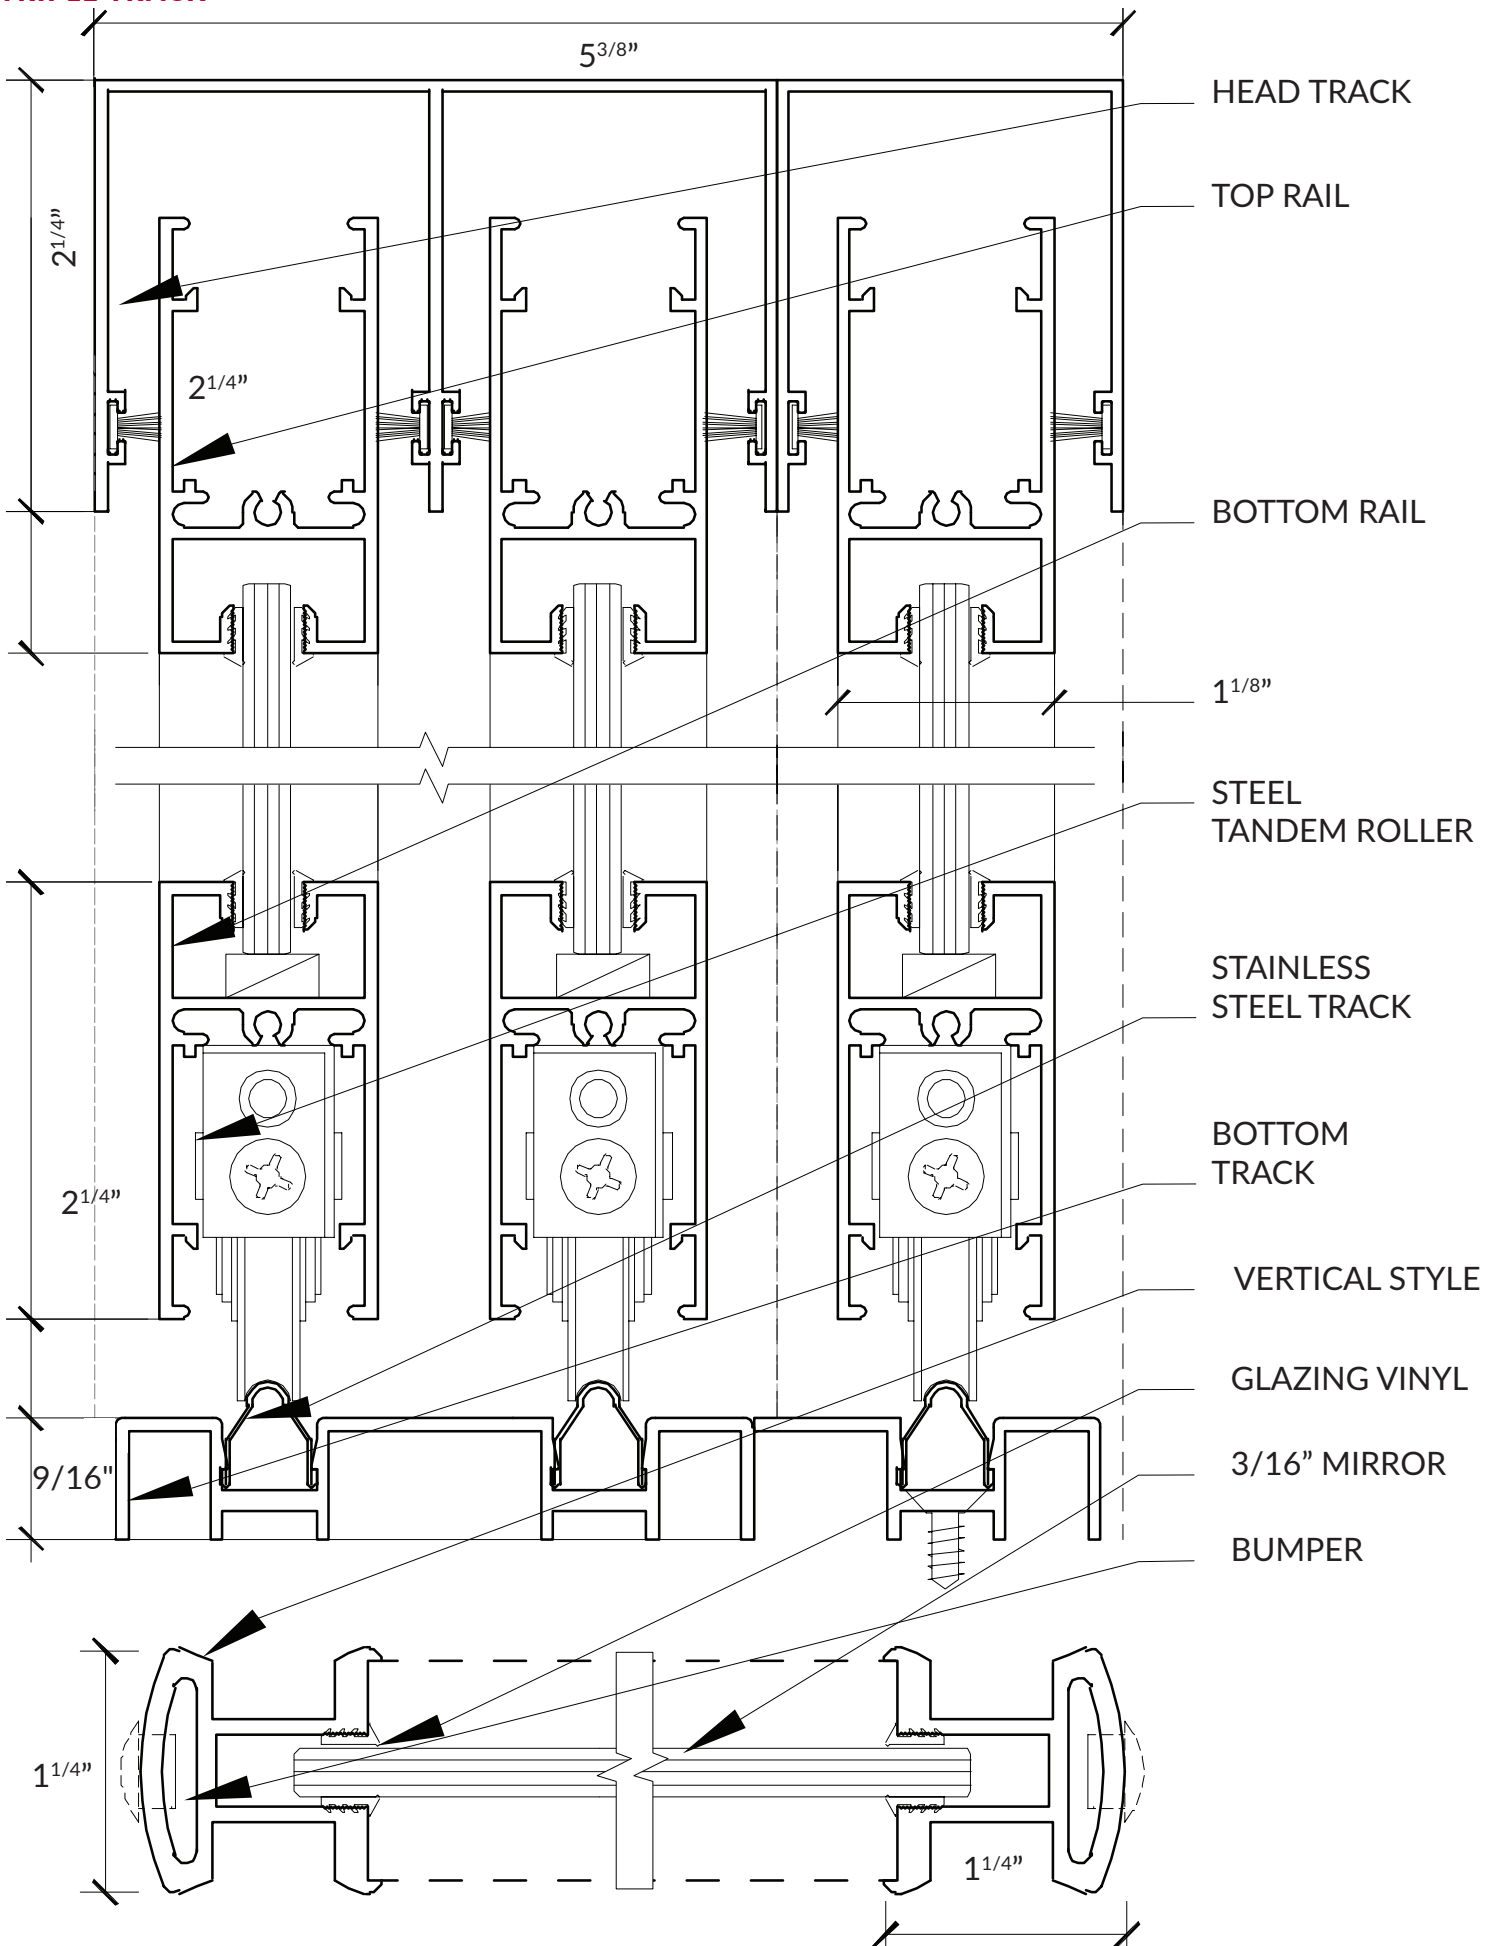

1000 SERIES FRAMED TRIPLE TRACK