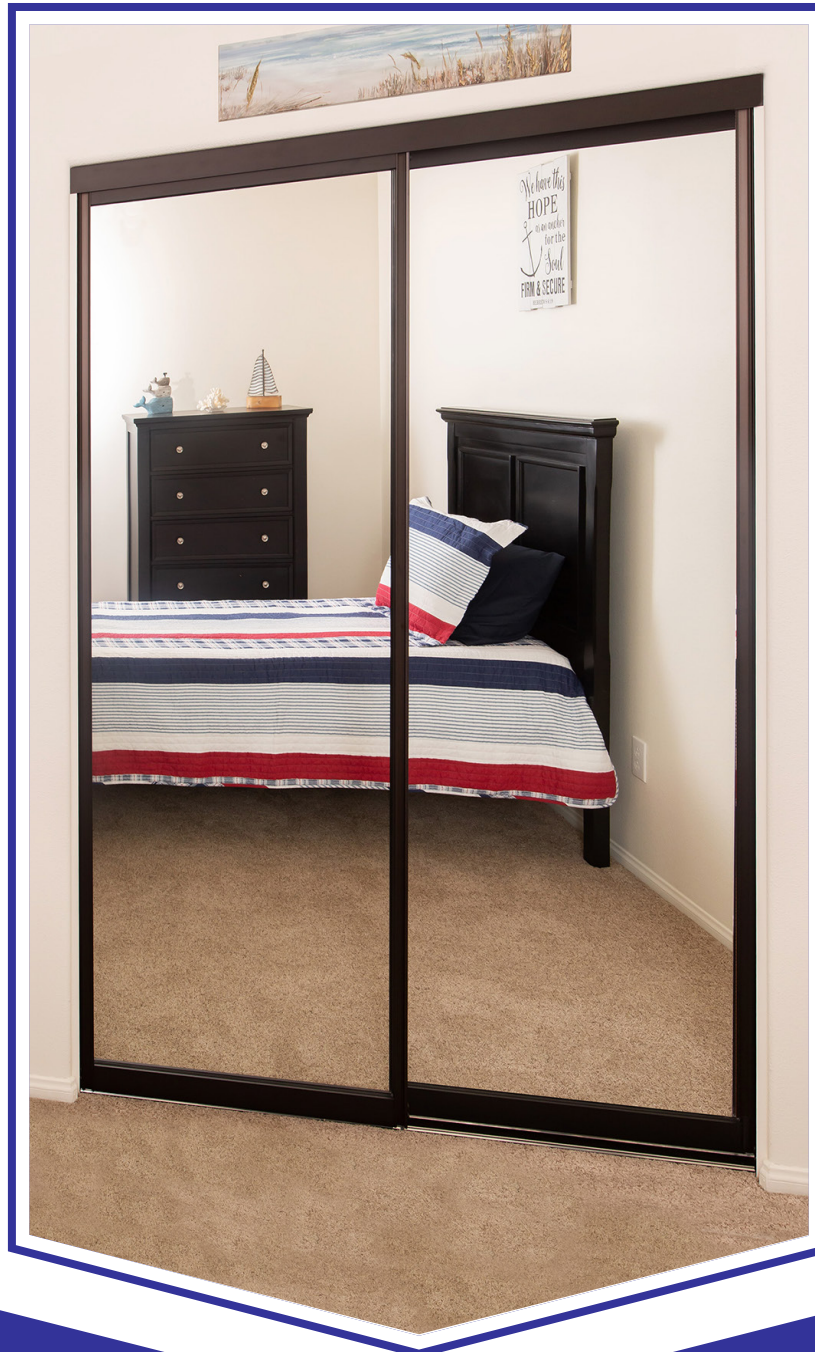

**SPECIALIZING IN CUSTOM MIRROR WARDROBE DOORS**

**MANUFACTURER OF A HEAVY DUTY, QUALITY MIRROR DOOR WITH MANY GREAT FEATURES**

**M-1000 SERIES MONUMENT**

- Full length mohair in head track for quiet slide (see detail A).
- Heavy Duty aluminum bottom track, with a thick gauge stainless steel track that snaps in and conceals installation screws (see detail B).

**USA  
MADE**

- Mirror is  $\frac{3}{16}$  thick with Cat 2 Safety backing
- Soft vinyl bumpers that hide assembly screws and allows for a soft cushion close (see detail C).

**GLAZING  
OPTIONS**

- Acid Etch Glass
- P516 Obscure Glass
- Clear Glass
- Bronze Glass
- Gray Glass
- Rain Glass
- & Many more

# 1000 SERIES FRAMED TRIPLE TRACK

## AT MCCOY DOORS & MORE, WE DESIGN TOP OF THE LINE MIRROR WARDROBE DOORS.

From the tandem steel rollers, to the unique stainless steel track inserted into the threshold, to the extrusions themselves that have thicker walls, the components we choose make for a sturdier, easier rolling door. With ease, we can make the 1000 series door up to 10 feet tall.