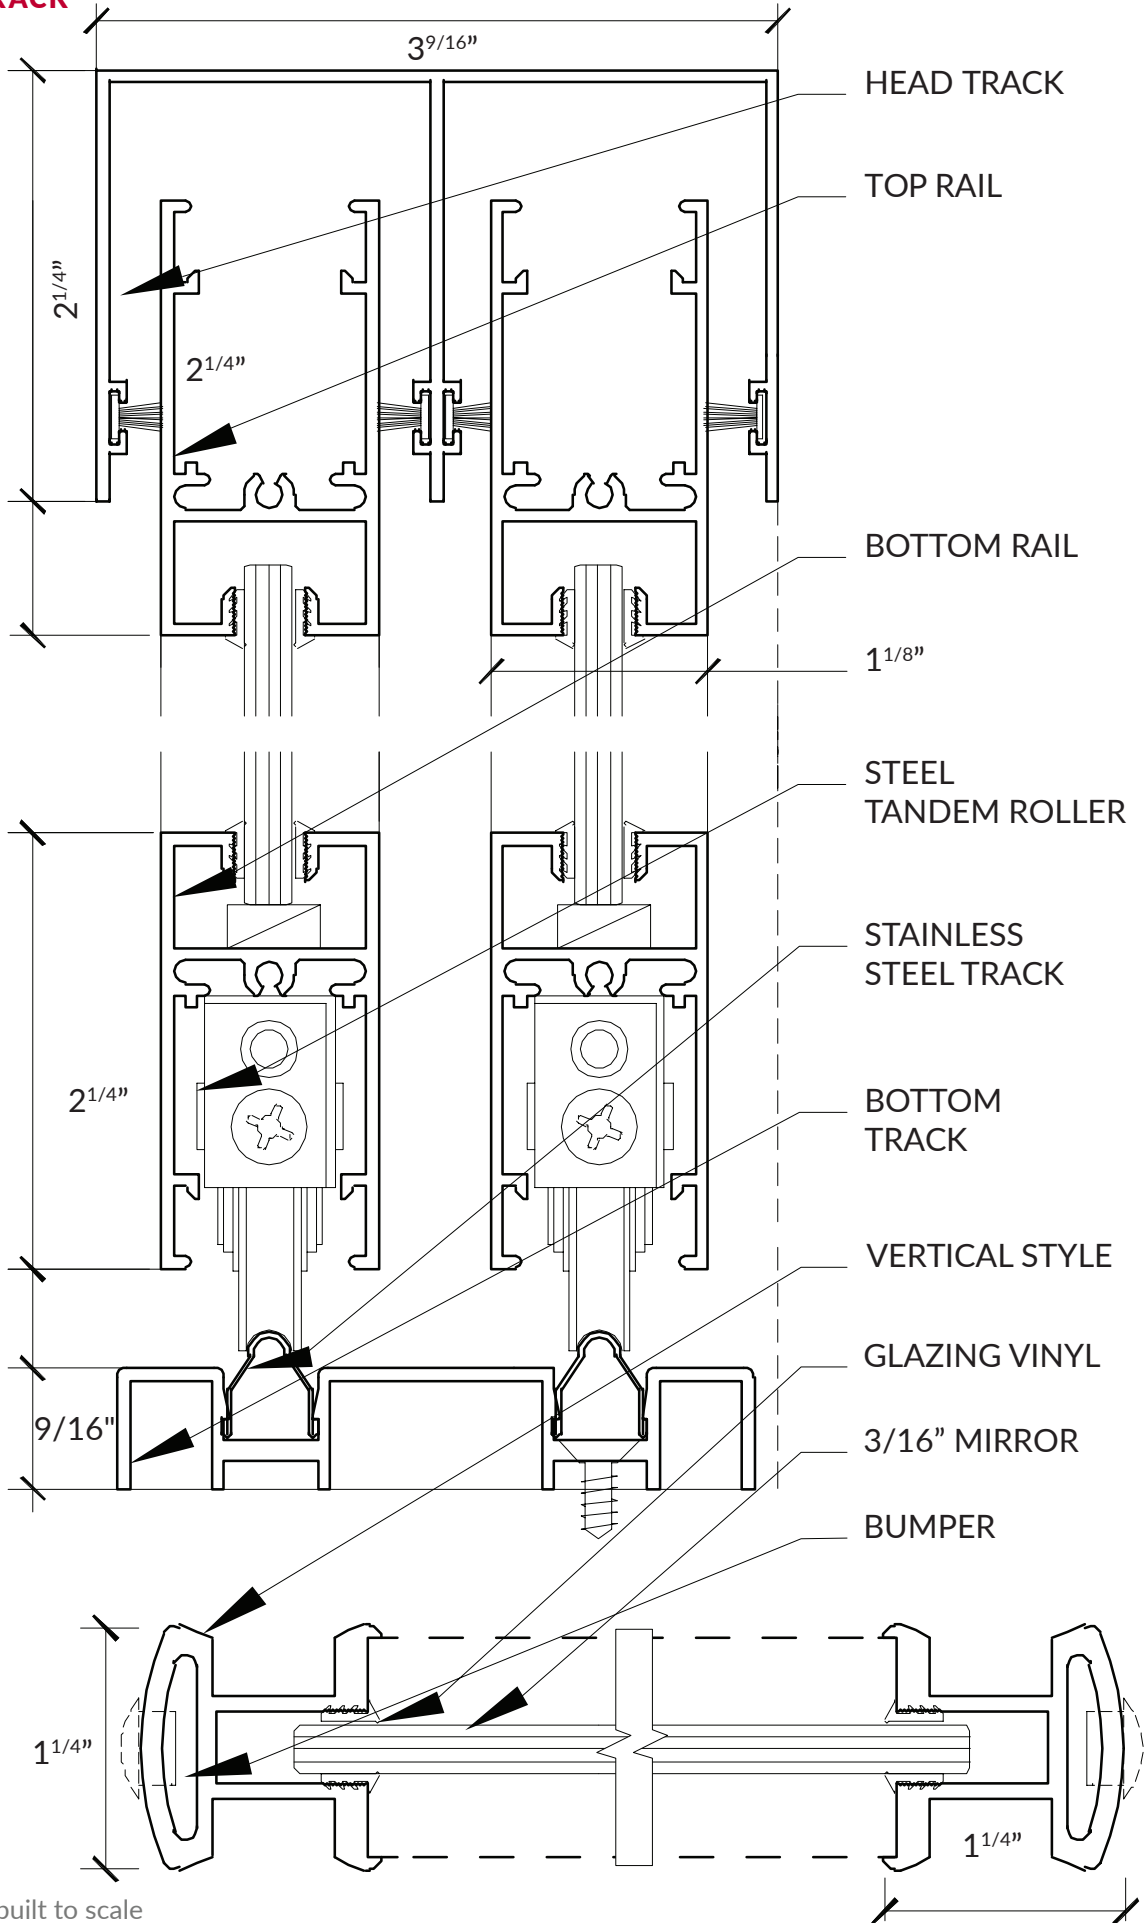

**1000 SERIES FRAMED
DOUBLE TRACK**

*Dimensions built to scale